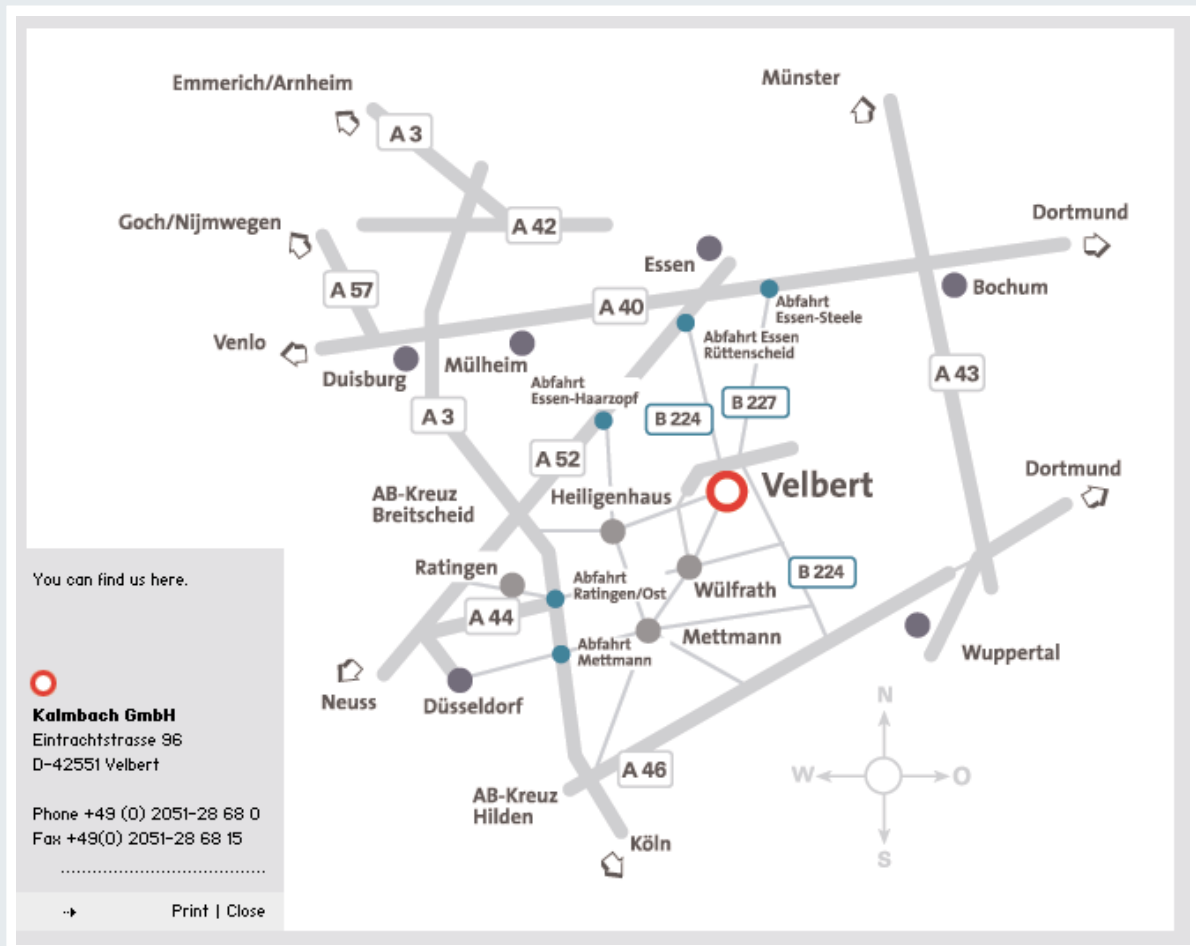

DRIVING INSTRUCTIONS

KALMBACH GMBH

THERE'S A DIRECT ROAD TO KALMBACH - LET US WISH YOU A SAFE JOURNEY.

KALMBACH GMBH
EINTRACHTSTRASSE 96
D-42551 VELBERT
PHONE 0049-2051 28 68 0
FAX 0049-2051 28 68 15
E-MAIL INFO@KALMBACH.DE